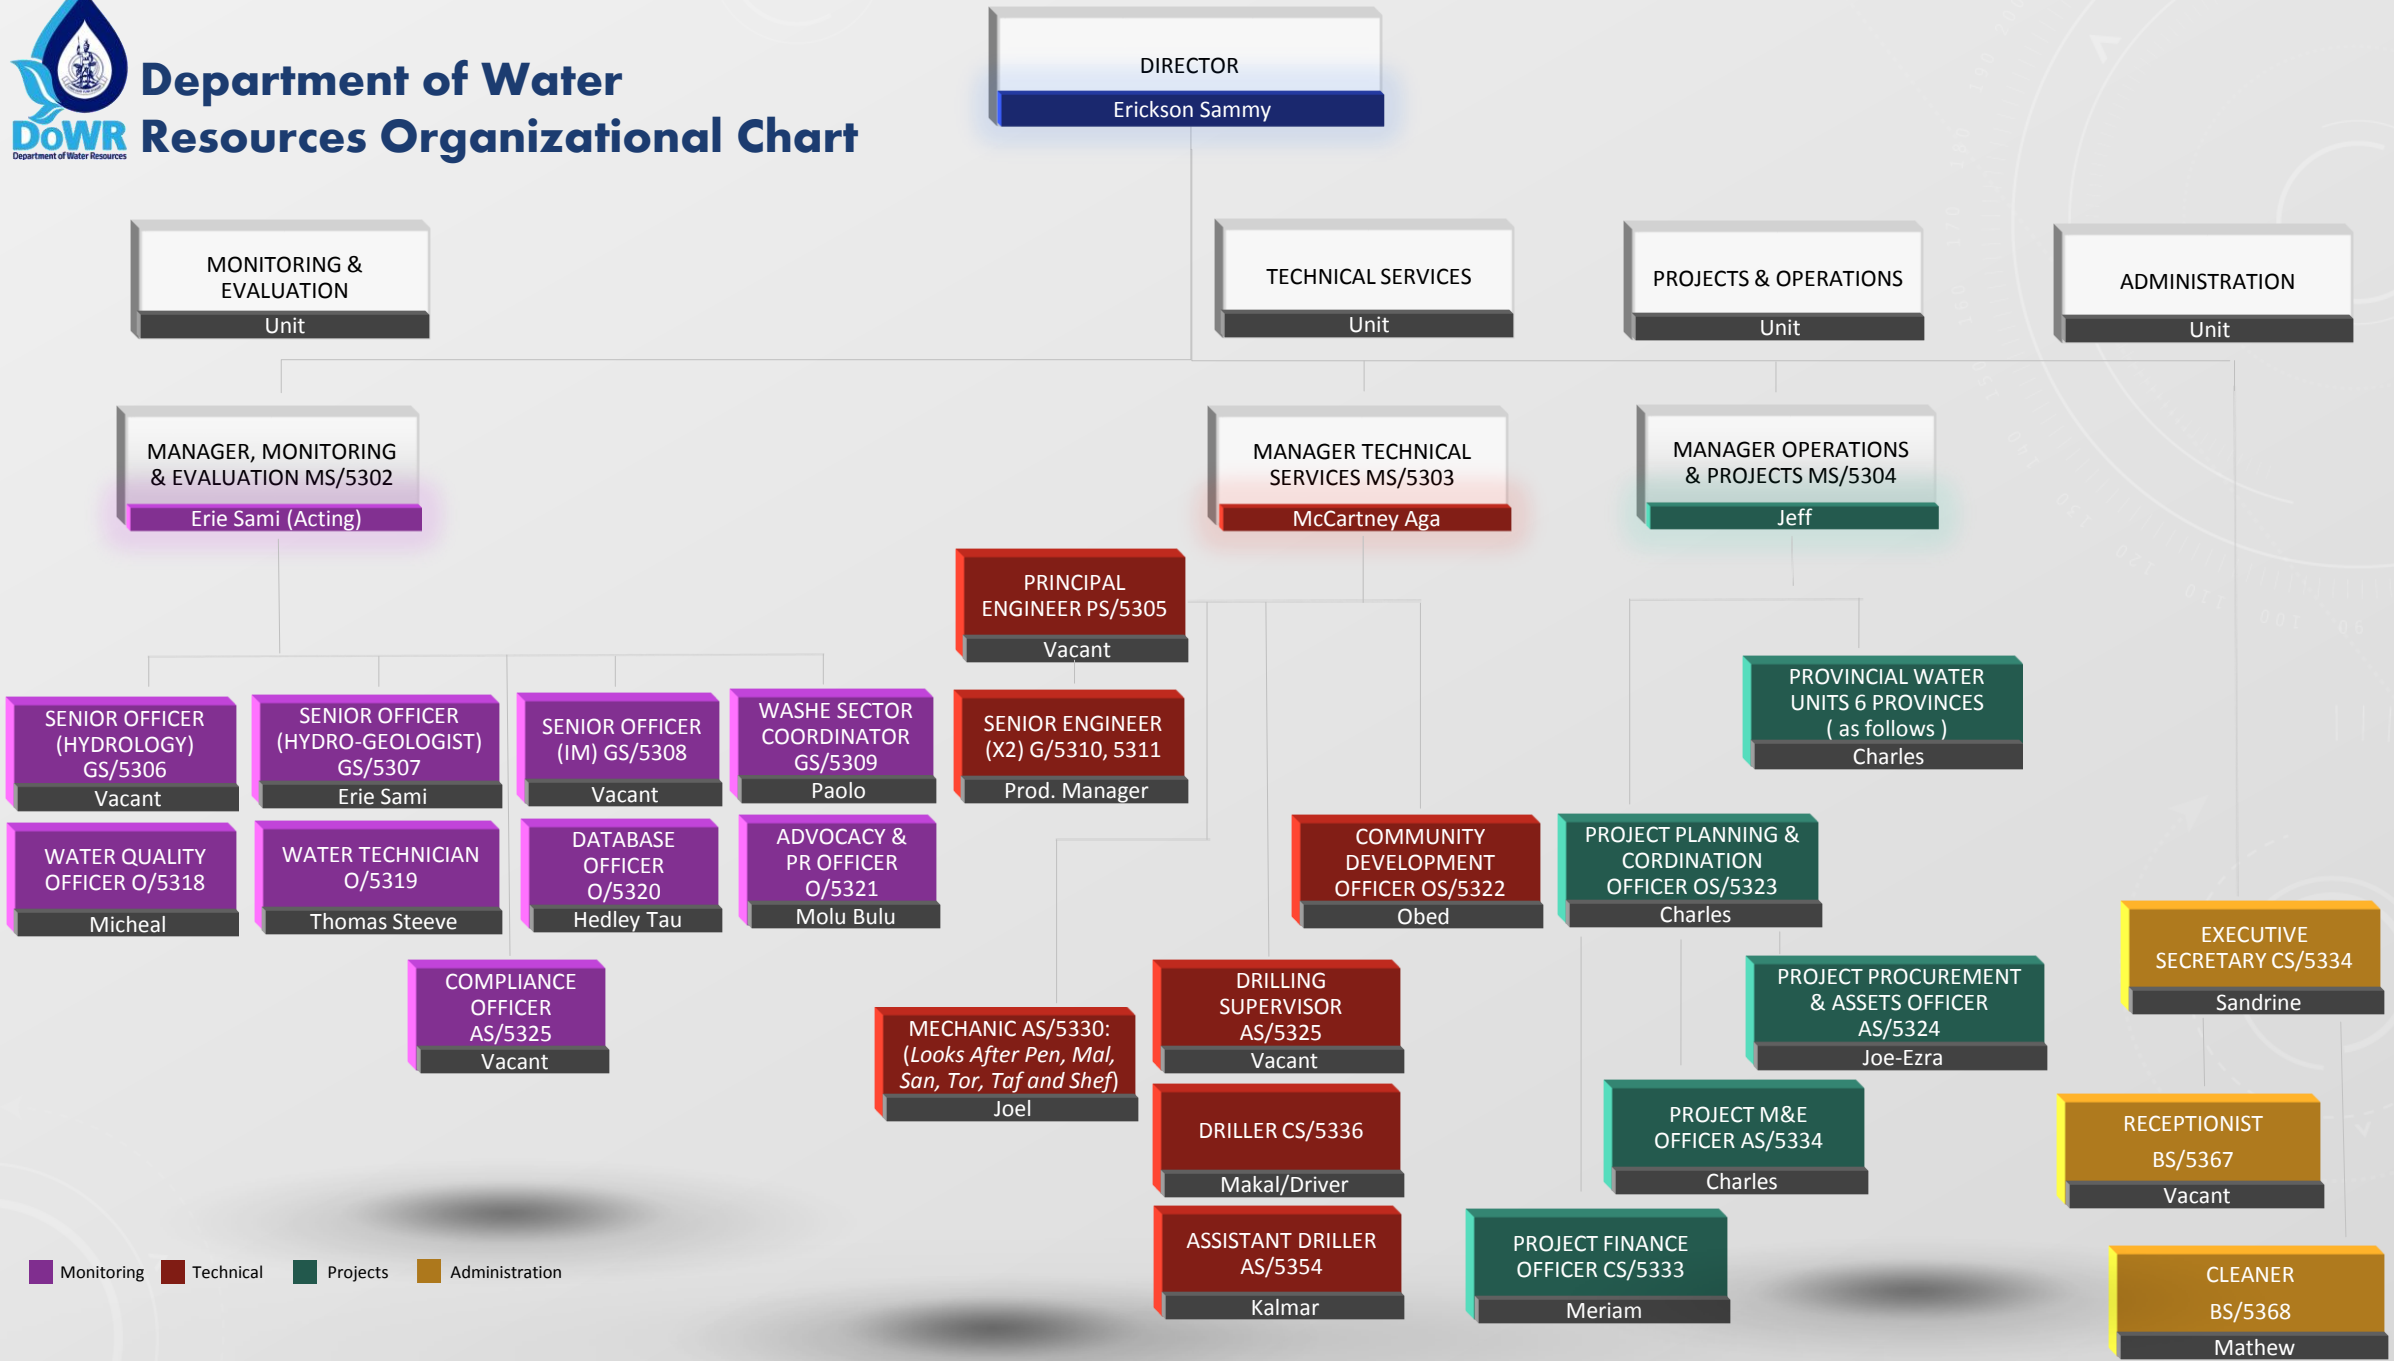

Department of Water Resources Organizational Chart

■ Monitoring
 ■ Technical
 ■ Projects
 ■ Administration